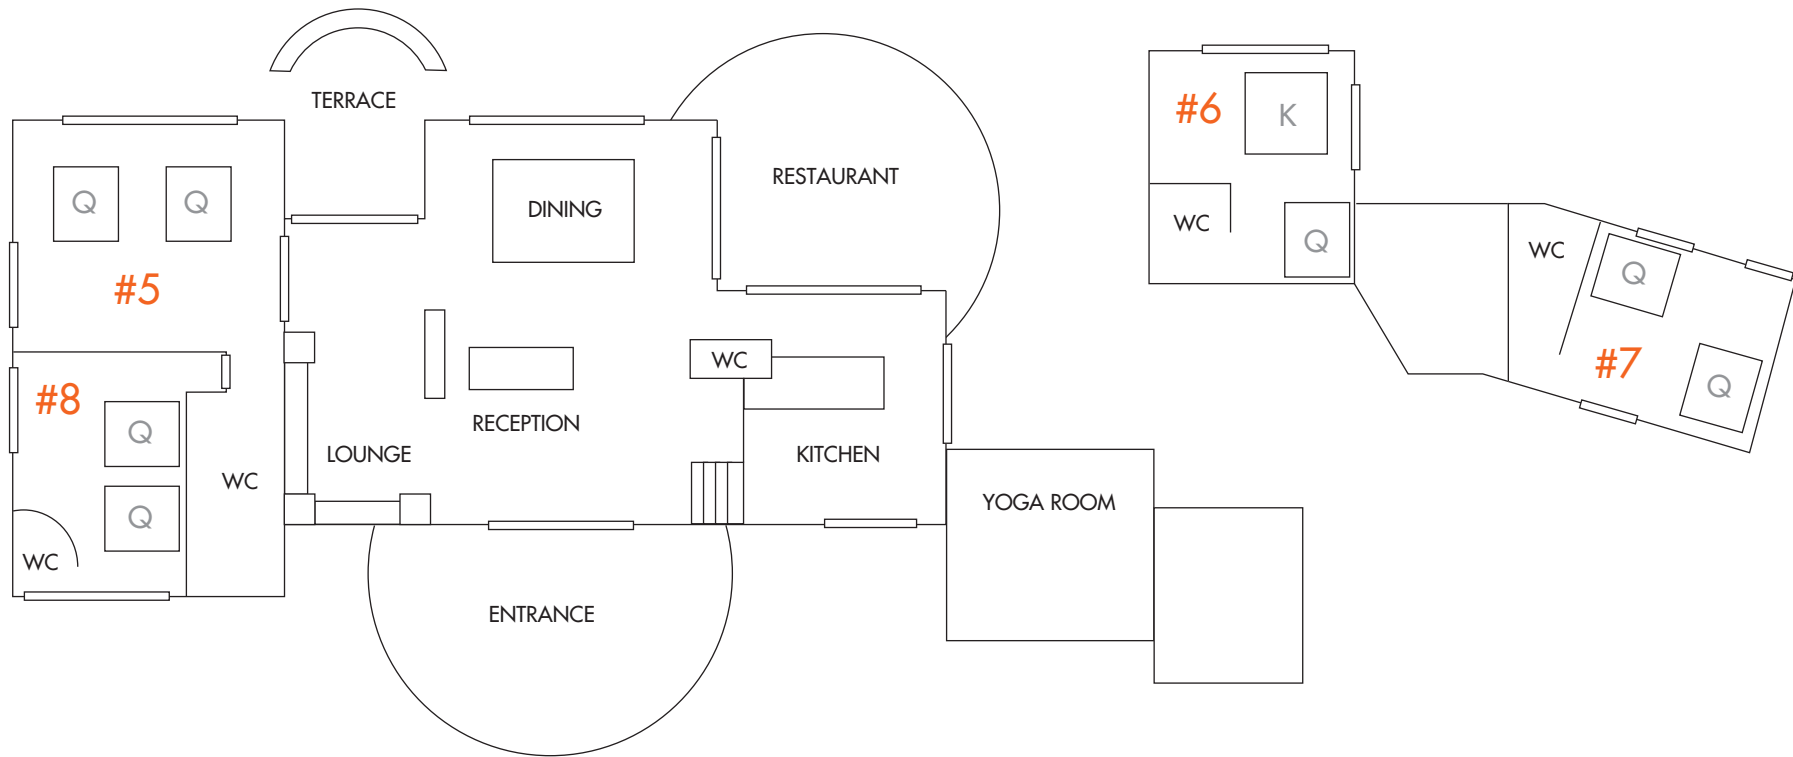

CASA MAGNA - VILLA 1 - DOWNSTAIRS

..... BEACH

..... PARKING

ROOM TYPES

King Premium: 6

Queen Premium: 5

Queen Garden: 7, 8