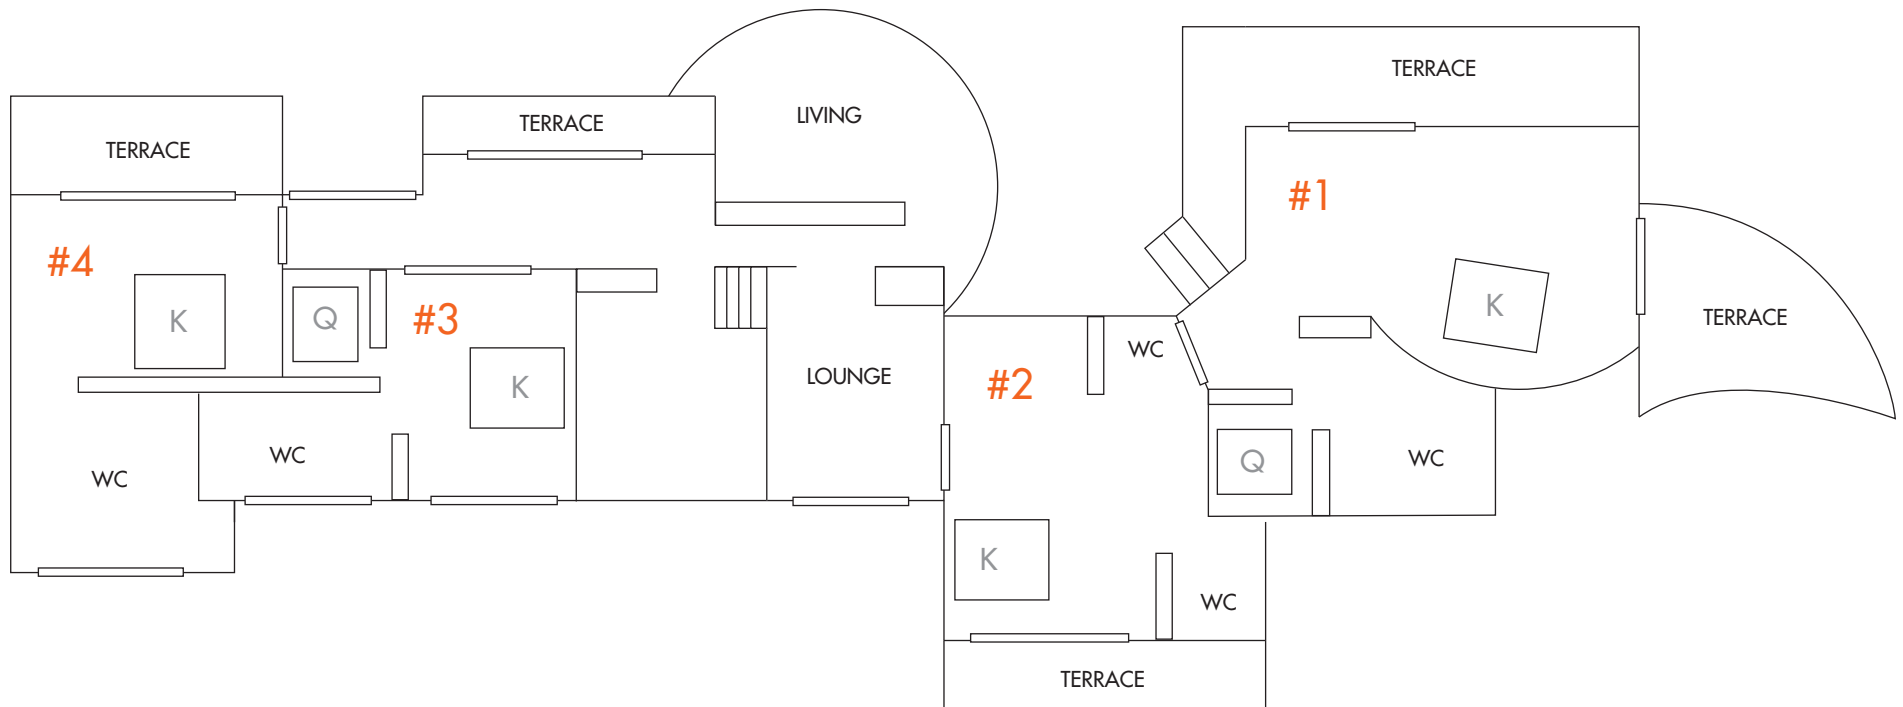

CASA MAGNA - VILLA 1 - UPSTAIRS

..... BEACH

ROOM TYPES

King Pin: 1

King Big Daddy: 2, 3, 4