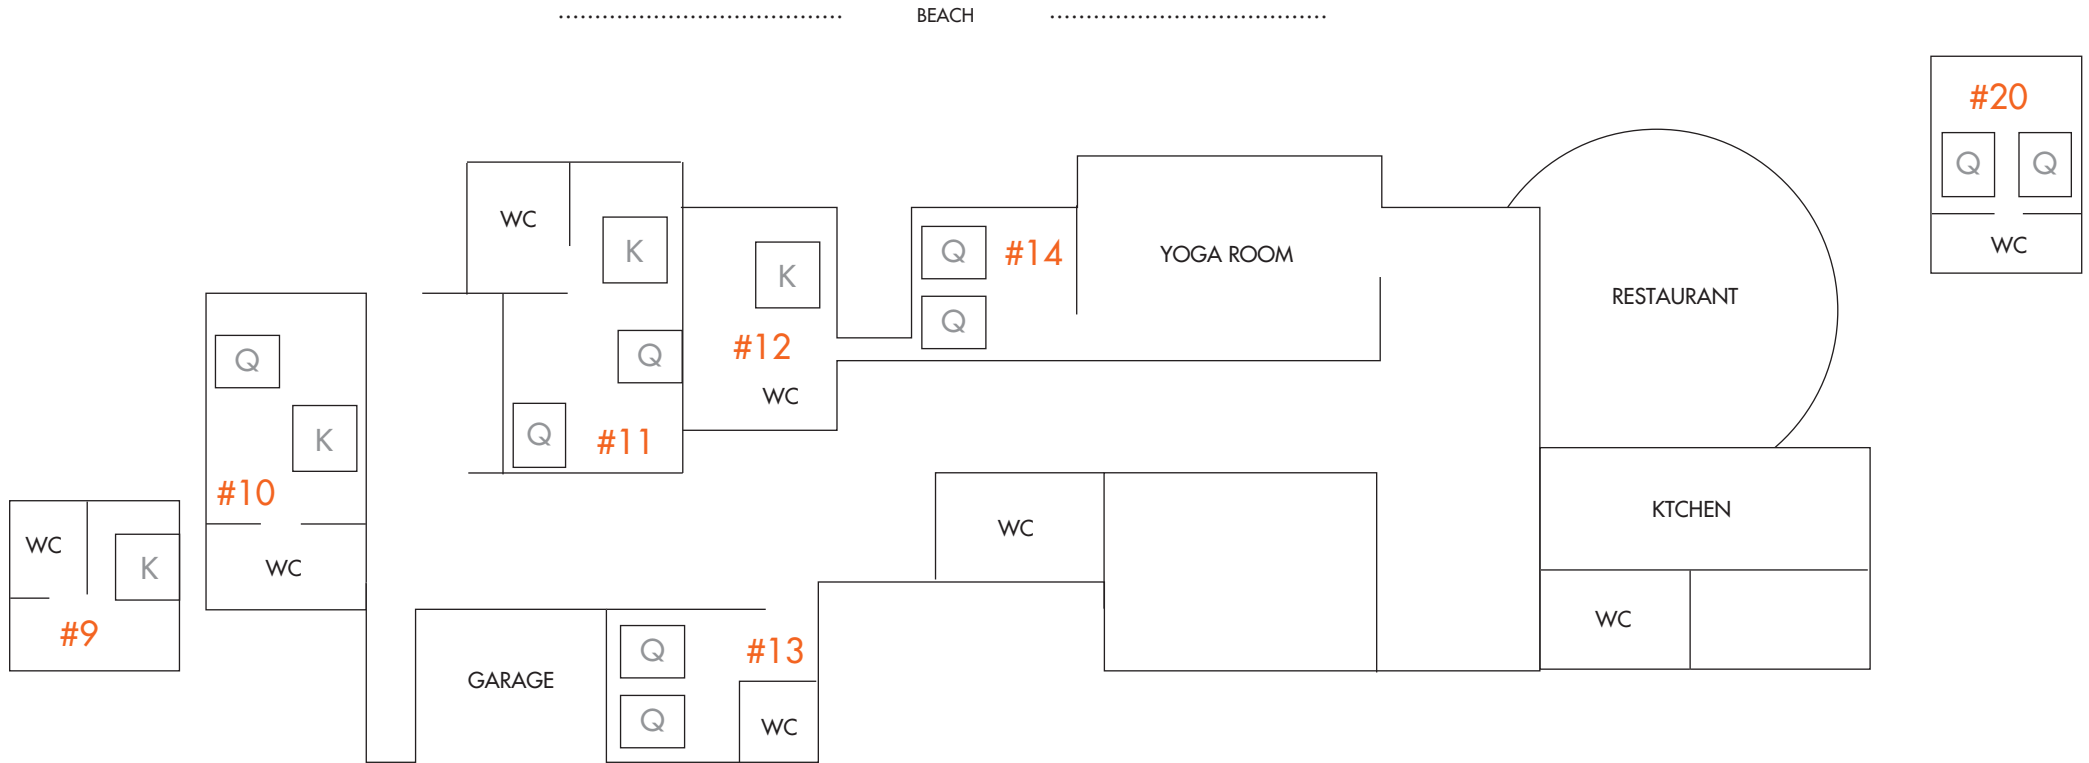

# CASA MAGNA - VILLA 2 - DOWNSTAIRS

**ROOM TYPES**  
 King Premium: 9, 10, 11, 12  
 Queen Premium: 14, 20  
 Queen Garden: 13